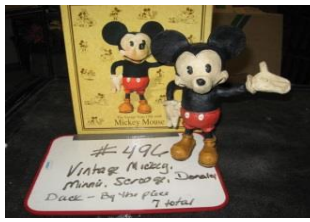

493 STUFFED CLIFFOR RED DOG

\$10.00

494 STUFFED SANTA - VINTAGE

\$20.00

495 POSTERS BY THE MONTH - 12 PCS

\$10.00

496 VINTAGE STATUES OF MICKEY, MINNIE, SCROOGE & DONALD DUCK - 7 PCS SOLD PER PIECE

\$15.00 each